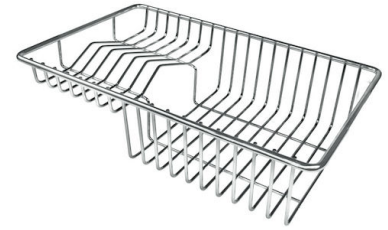

Happy Hour Level 4

Compatible accessories/Accessori compatibili:

8100 600

GALLERY

EQUIPMENT

GRILLE NOIRE POUR EVIERS RIVA
A100 E00

OPTIONAL ACCESSORIES

CUVETTE INOX PERFOREE

A151 F00

* only in combination with the accessory
A644 A01

CUVETTE PLASTIQUE BLANCHE

A153 A00

**GRILLE POR.ASSIETTES INOX
mm214x379**

A100 C03

* only in combination with the accessory
A644 A01

**KIT CUVÉ RONDE ET CUVETTE
RECTANGULAIRE POUR EVIERS
CONVIVIO**